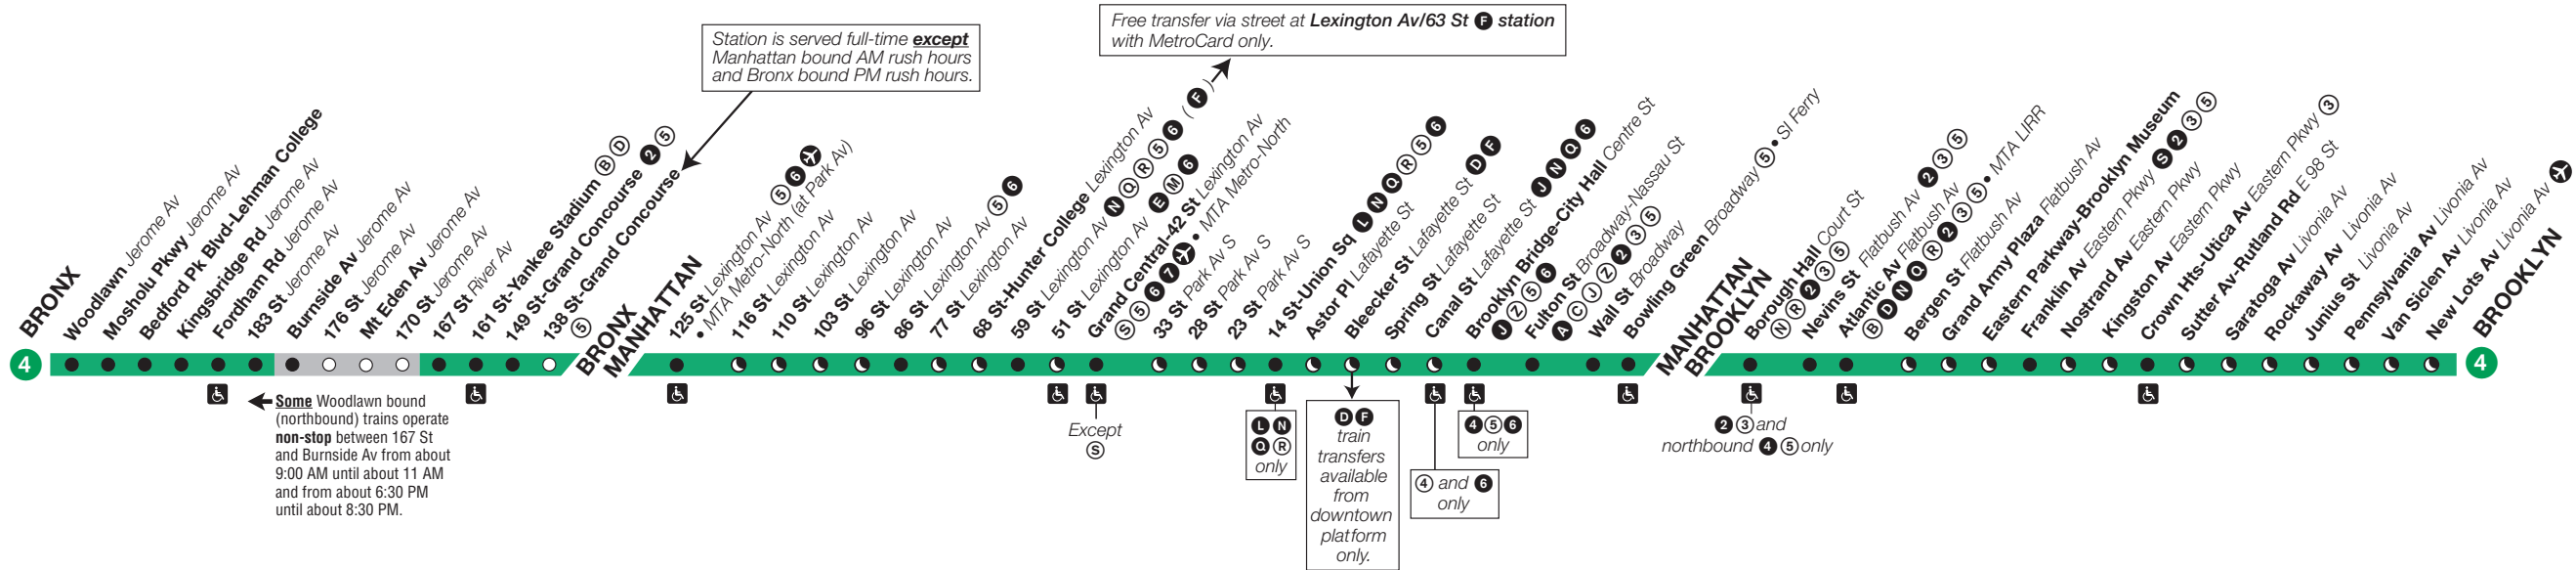

4 Lexington Av Express

Station Service

- **FULL-TIME**
  Train always operates and always stops here.
- **PART-TIME**
  Train does not always operate or sometimes skips this station.
- **NIGHT SERVICE**
  Train stops at this station nighttime hours only.
- **ACCESSIBLE STATION**

Transfers

- **A** Full-time
- **A** Part-time
- **✈** Bus or AIRTRAIN to airport

tr004a11034_cs