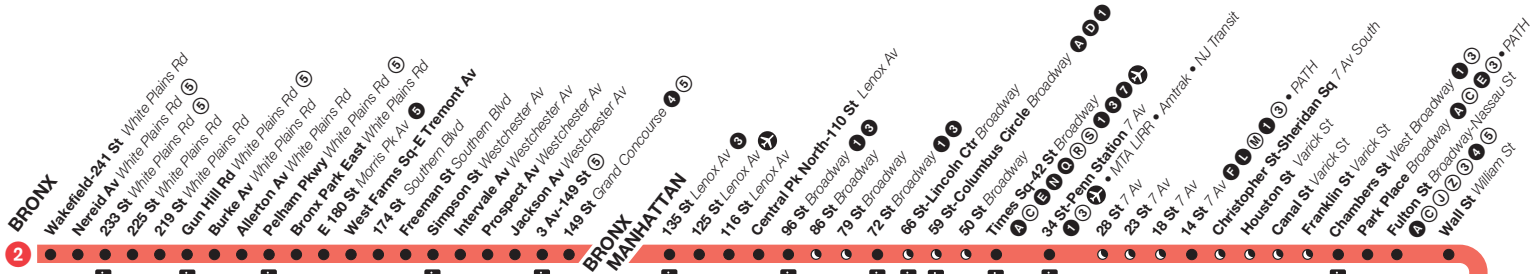

2 7 Avenue Express

Station Service

- **FULL-TIME**
  Train always operates and always stops here.
- **NIGHT SERVICE**
  Train stops at this station nighttime hours only.
- **ACCESSIBLE STATION**

Transfers

- Full-time
- Part-time
- Bus or AIRTRAIN to airport